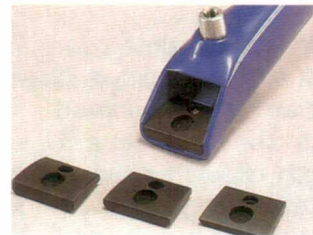

NEW COLOURS ALSO AVAILABLE PHONE FOR DETAILS

SPIGARELLI HANDLE CNC FOR GM BOW

Revised model 1994
Includes recessed clicker and strengthened, redesigned limb pockets.

SB01 £330.00 (C)

For the last couple of seasons, the decrease in arrow weight with the use of carbon arrows plus the use of carbon foam limbs and fastflite bowstrings, has increased greatly the stress on all bow handles. To counter this Hoyt have greatly increased the strength of the GM handle. However, SPIGARELLI in Italy has produced an exceptionally strong machined handle. It has more weight in the hand (a point which also protects the archers shoulder and elbow joints). Features of the Spigarelli handle include — clicker, button with adjustable position and magnetic arrow rest.

Yamaha's Super Top Tournament Eolla Bow — designed to minimise vibration in the handle. Limbs with enhanced shooting characteristics.

CERAMICS CARBON LIMBS

CARBON GRAPHITE LIMBS

LAMINA GLASS LIMBS

Draw weight (Draw weight: measured at 26" from pivot point)

Bow Length	Combination		"EOLLA" Ceramics Carbon, Carbon Graphite, Lamina Glass
	Handle	Limb	
64"	Short	Short	30 - 43 lbs.
66" (68")		Medium	30 - 49 lbs.
(66")	Long	Short	35 - 45 lbs.
		Medium	29 - 42 lbs.
68"	Long	Medium	29 - 48 lbs.
70"		Long	34 - 44 lbs.

- **Grips Eolla** Low, medium, high and MX (medium low)
- **Master string height:** 64" 8 1/4, 66" 8 1/2, 68" 8 3/4, 70" 9"
- **Bow weight:**
(ceramics carbon) 64"/66": 1.43kg, 68": 1.48kg
(carbon graphite) 64"/66": 1.48kg, 68": 1.51kg
(lamina-glass) 64"/66": 1.48kg, 68": 1.53kg
- **Standard equipment:**
Draw weight adjusters (3 types).
MX grip
- **Left hand** short handle available only.