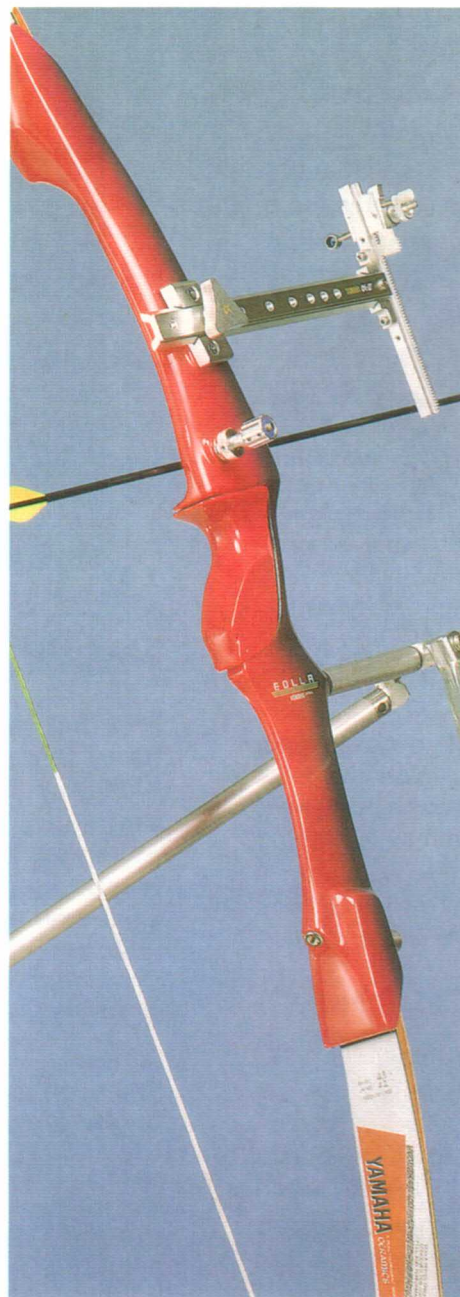

NEW COLOURS ALSO AVAILABLE PHONE FOR DETAILS

SPIGARELLI HANDLE CNC FOR GM BOW

Revised model 1994
Includes recessed clicker and strengthened, redesigned limb pockets.

SB01 £330.00 (C)

For the last couple of seasons, the decrease in arrow weight with the use of carbon arrows plus the use of carbon foam limbs and fastflite bowstrings, has increased greatly the stress on all bow handles. To counter this Hoyt have greatly increased the strength of the GM handle. However, SPIGARELLI in Italy has produced an exceptionally strong machined handle. It has more weight in the hand (a point which also protects the archers shoulder and elbow joints). Features of the Spigarelli handle include — clicker, button with adjustable position and magnetic arrow rest.

Yamaha's Super Top Tournament Eolla Bow — designed to minimise vibration in the handle. Limbs with enhanced shooting characteristics.

CERAMICS CARBON LIMBS

CARBON GRAPHITE LIMBS

LAMINA GLASS LIMBS

Draw weight (Draw weight: measured at 26" from pivot point)

Bow Length	Combination		"EOLLA" Ceramics Carbon, Carbon Graphite, Lamina Glass
	Handle	Limb	
64"	Short	Short	30 - 43 lbs.
66" (68")		Medium	30 - 49 lbs.
(66")	Long	Short	35 - 45 lbs.
		Medium	29 - 42 lbs.
68"	Long	Medium	29 - 48 lbs.
70"		Long	34 - 44 lbs.

- **Grips Eolla** Low, medium, high and MX (medium low)
- **Master string height:** 64" 8 1/4, 66" 8 1/2, 68" 8 3/4, 70" 9"
- **Bow weight:**
(ceramics carbon) 64"/66": 1.43kg, 68": 1.48kg
(carbon graphite) 64"/66": 1.48kg, 68": 1.51kg
(lamina-glass) 64"/66": 1.48kg, 68": 1.53kg
- **Standard equipment:**
Draw weight adjusters (3 types).
MX grip
- **Left hand** short handle available only.